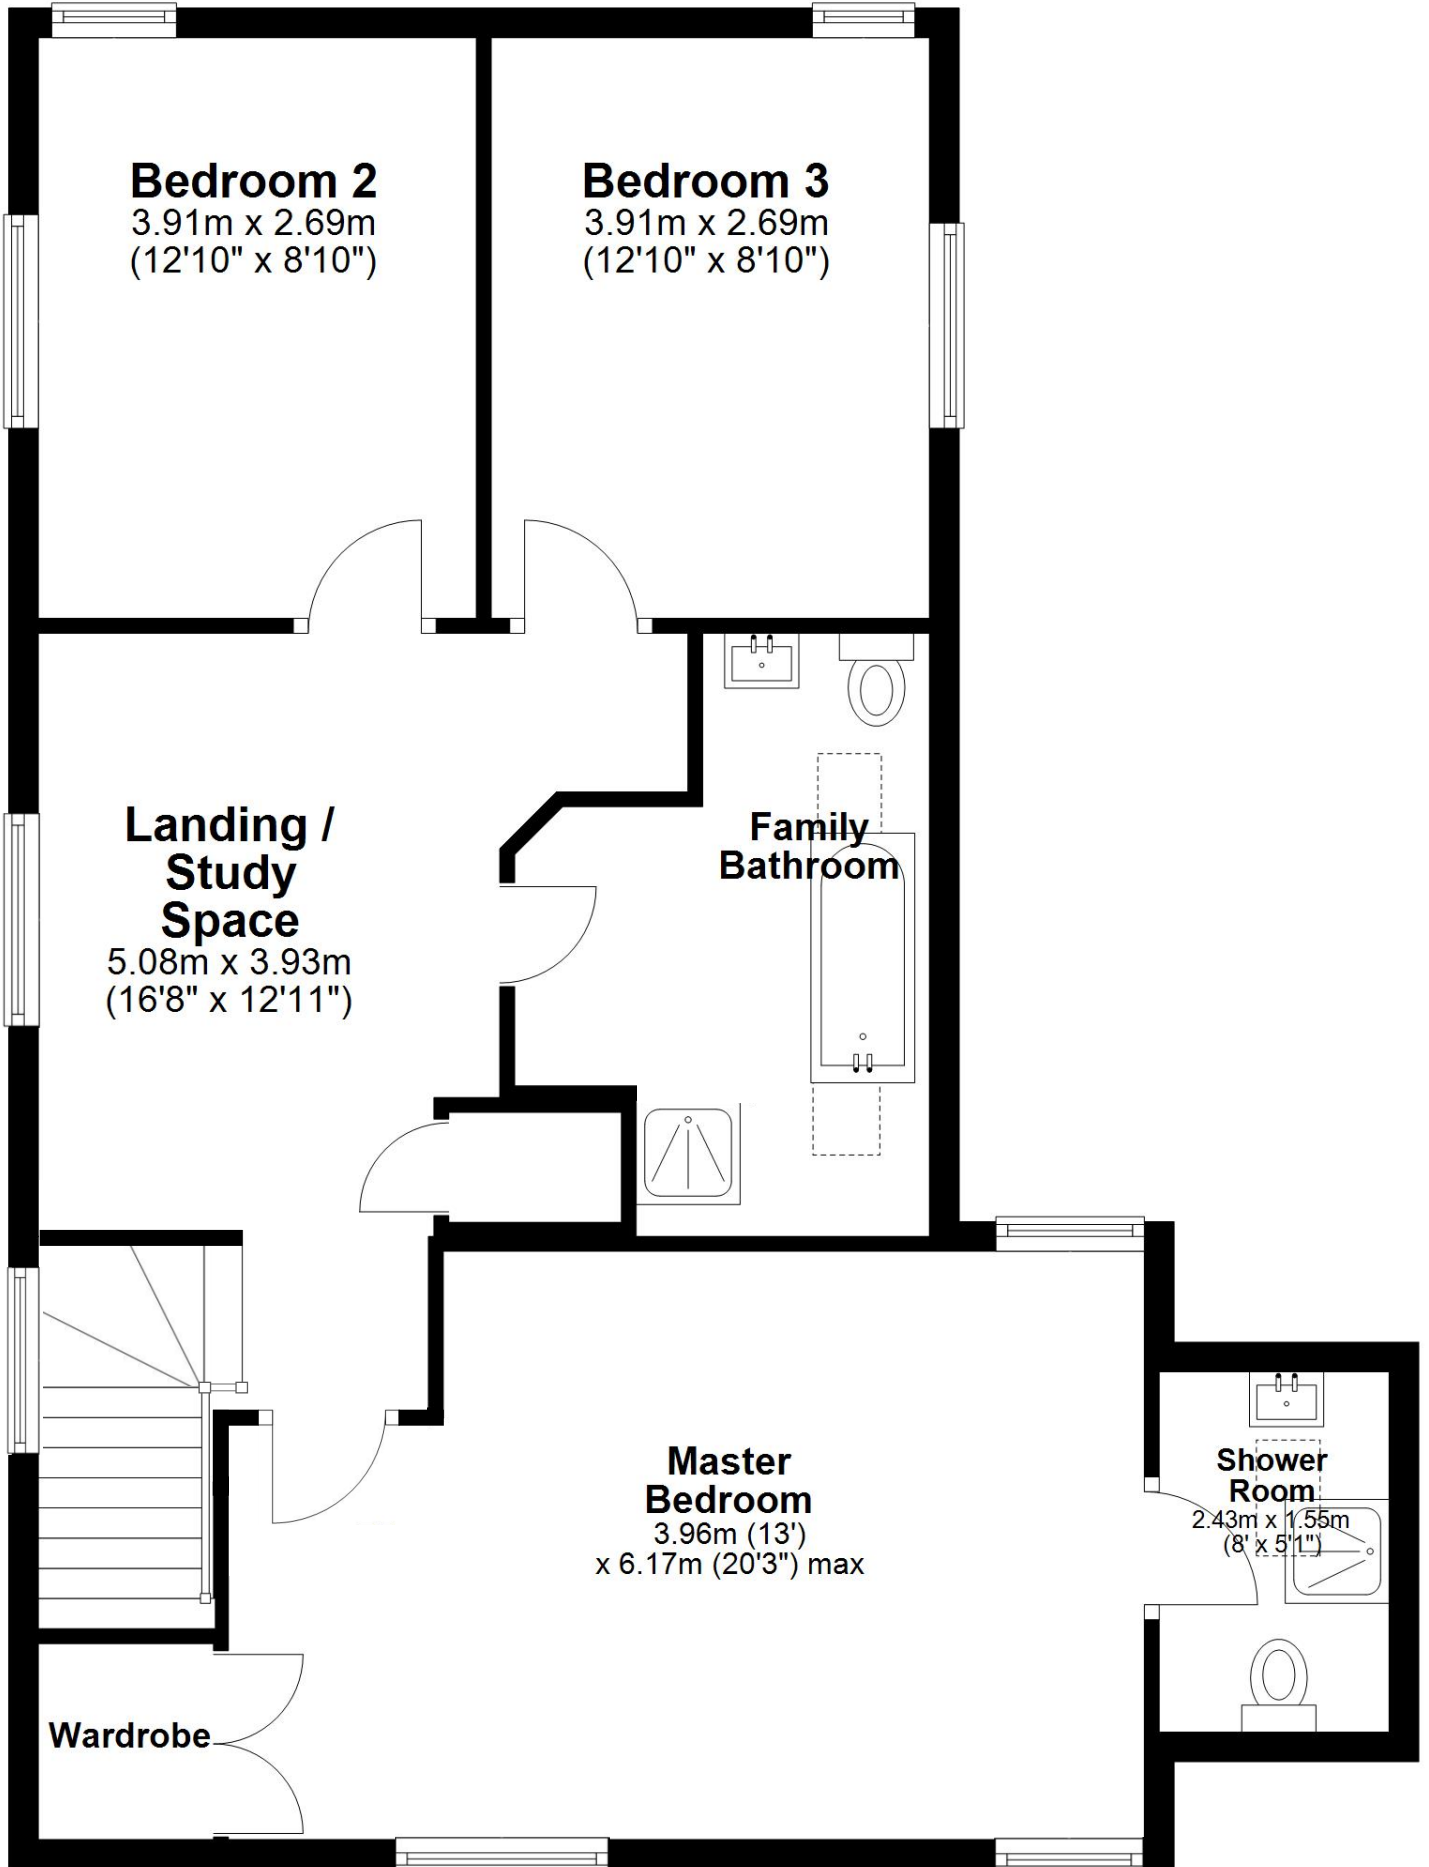

First Floor

Total area: approx. 80.6 sq. metres (867.2 sq. feet)

Plans created by Brookes Bliss Ltd - Plans are not to be assumed as accurate and are not to scale.
Plan produced using PlanUp.